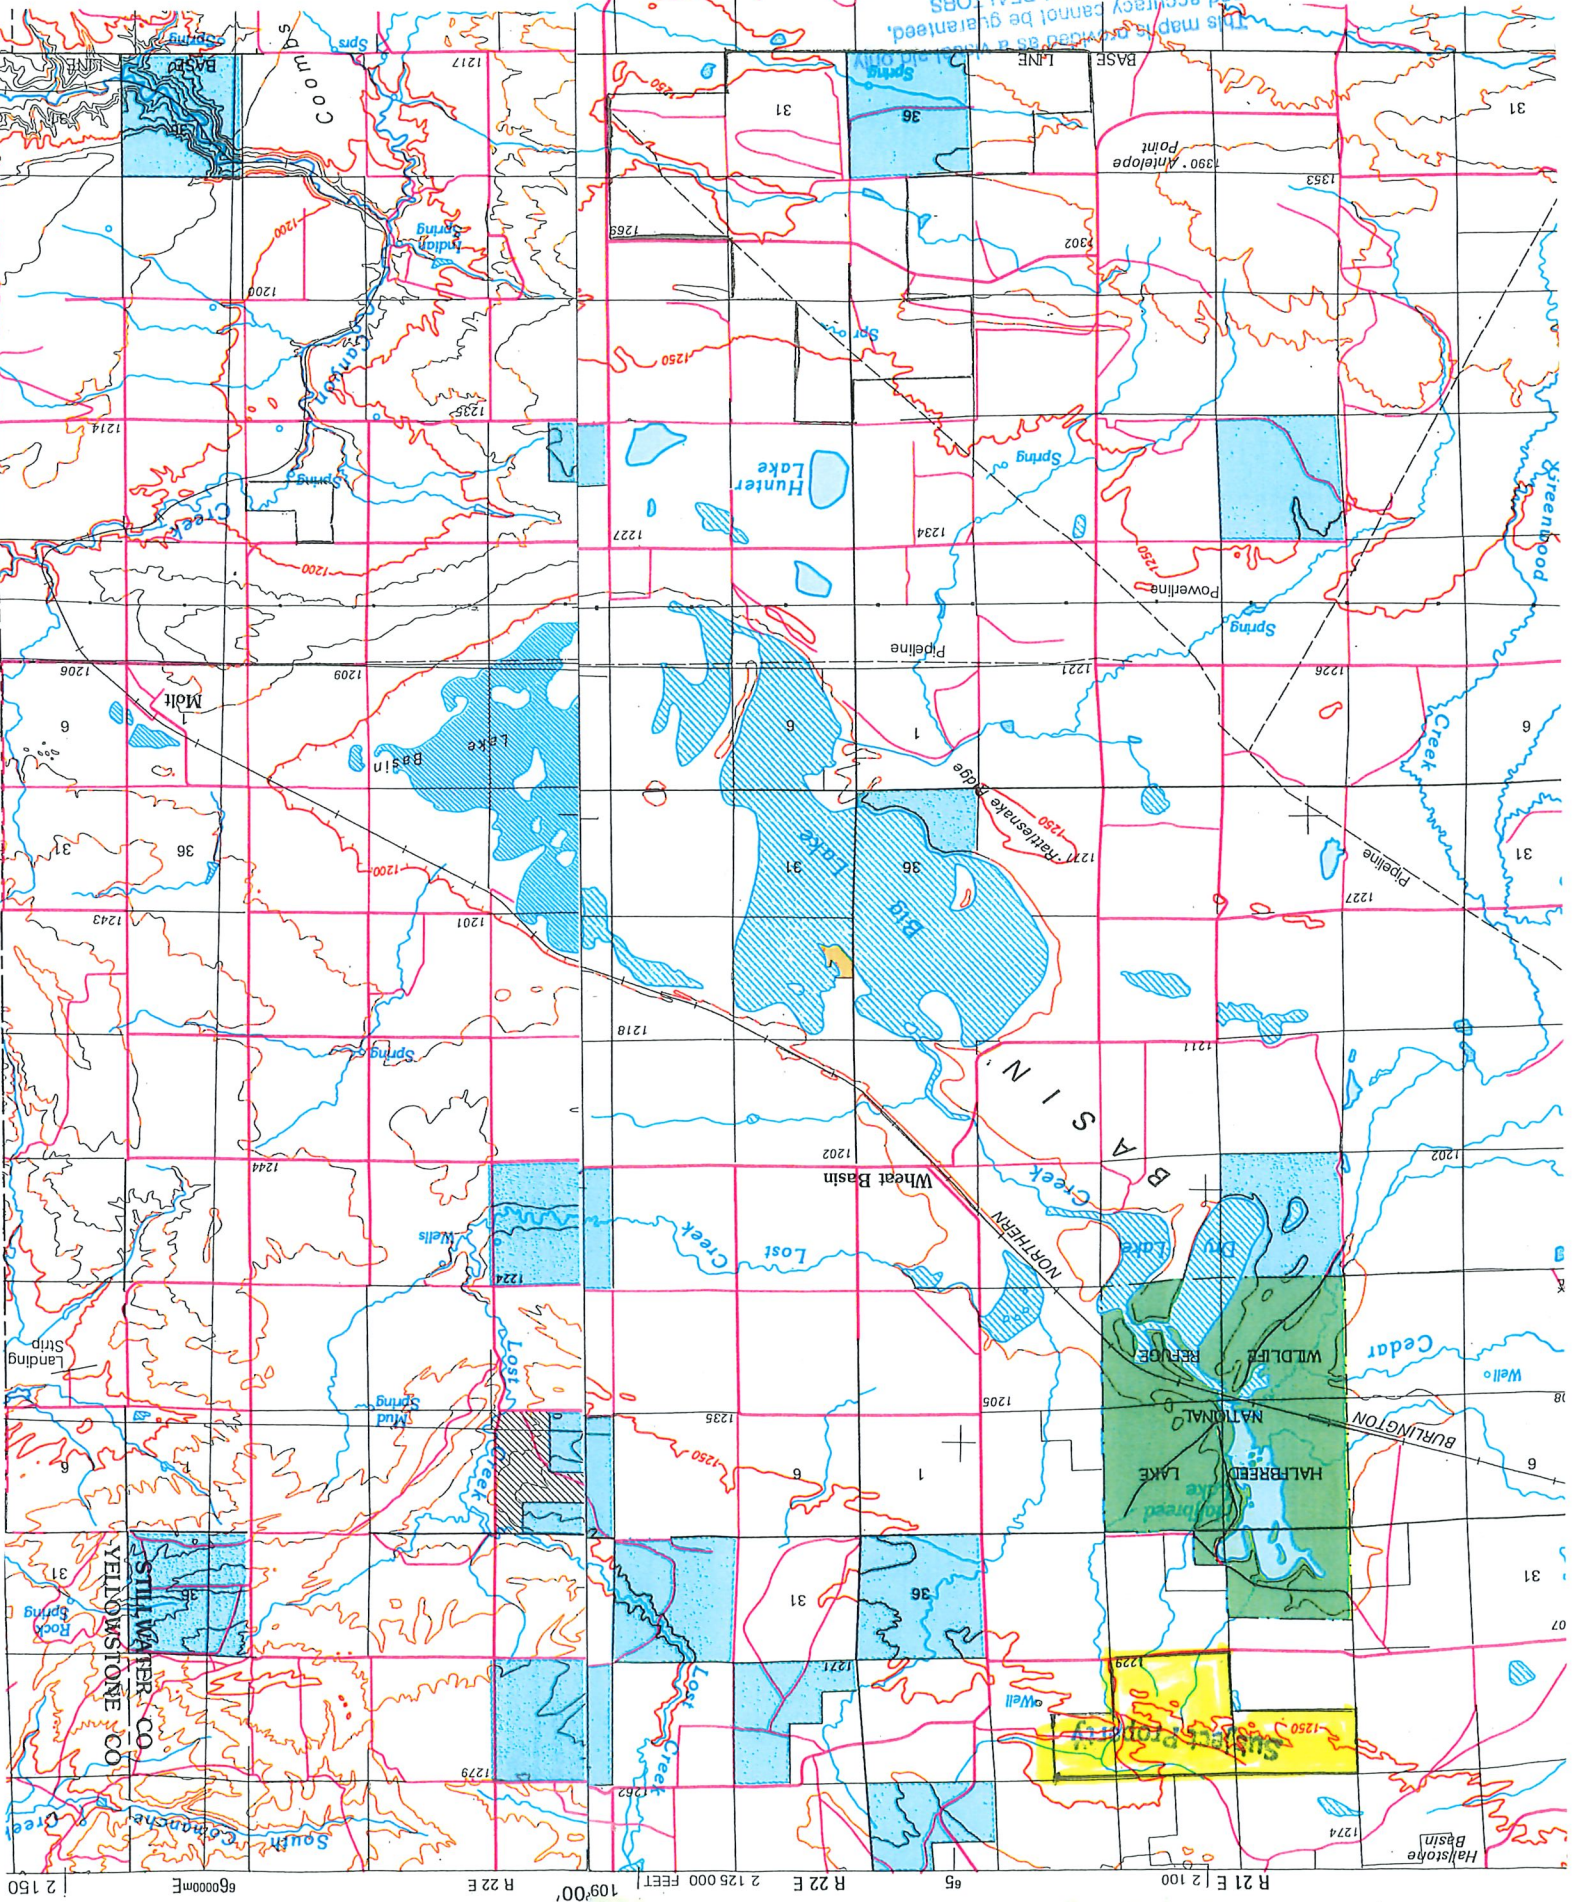

This map is provided as a visual aid only
and accuracy cannot be guaranteed.
LANDMARK REALTORS

This map is provided as a visual aid only
and accuracy cannot be guaranteed.
LANDMARK REALTORS

2 150 660000mE 109°00' R 22 E 2 125 000 FEET 109°00' R 22 E 2 100 65 95 107 18 6 31 07

This map is provided as a visual aid only
and accuracy cannot be guaranteed.
LANDMARK RELATIONS